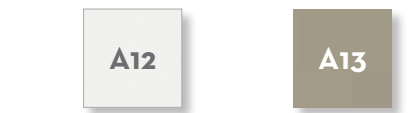

COFFEE TABLE D70 / CODE: MLOTCT70