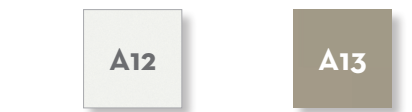

LIVING ARMCHAIR / CODE: MLOTXPL

COFFEE TABLE D100 / CODE: MLOTCT100

COFFEE TABLE D70 / CODE: MLOTCT70

COFFEE TABLE D50 / CODE: MLOTCT50

EXTENDING ALU DINING TABLE 160X95 / CODE: MLOTPALU160

EXTENDING ALU DINING TABLE 200X100 / CODE: MLOTPALU200