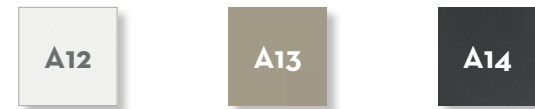

LIVING ARMCHAIR / CODE: MLOTXPL

COFFEE TABLE D100 / CODE: MLOTCT100

COFFEE TABLE D70 / CODE: MLOTCT70

COFFEE TABLE D50 / CODE: MLOTCT50

EXTENDING ALU DINING TABLE 160X95 / CODE: MLOTPALU160

EXTENDING ALU DINING TABLE 200X100 / CODE: MLOTPALU200

EXTRA ALU PANEL 60X100 / CODE: MLOEXT Only for extending table 200x100

EXTENDING CERAMIC DINING TABLE 160X95 / CODE: MLOTPCER160

EXTENDING CERAMIC DINING TABLE 200X100 / CODE: MLOTPCER200

EXTRA CERAMIC PANEL 60X100 / CODE: MLOCEREXT Only for extending table 200x100