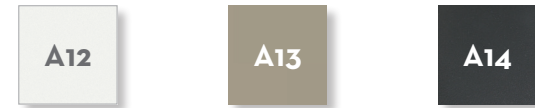

LIVING ARMCHAIR / CODE: MLOTXPL

COFFEE TABLE D100 / CODE: MLOTCT100

COFFEE TABLE D70 / CODE: MLOTCT70

COFFEE TABLE D50 / CODE: MLOTCT50

EXTENDING ALU DINING TABLE 160X95 / CODE: MLOTPALU160

EXTENDING ALU DINING TABLE 200X100 / CODE: MLOTPALU200

EXTRA ALU PANEL 60X100 / CODE: MLOEXT Only for extending table 200x100

EXTENDING CERAMIC DINING TABLE 160X95 / CODE: MLOTPCER160

EXTENDING CERAMIC DINING TABLE 200X100 / CODE: MLOTPCER200

EXTRA CERAMIC PANEL 60X100 / CODE: MLOCEREXT Only for extending table 200x100