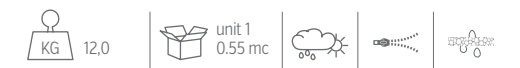

LIVING ARMCHAIR / CODE: MLOTXPL

COFFEE TABLE D100 / CODE: MLOTCT100

COFFEE TABLE D70 / CODE: MLOTCT70

COFFEE TABLE D50 / CODE: MLOTCT50

EXTENDING ALU DINING TABLE 160X95 / CODE: MLOTPALU160

EXTENDING ALU DINING TABLE 200X100 / CODE: MLOTPALU200