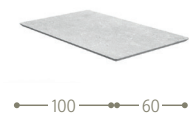

EXTRA ALU PANEL 60X100 / CODE: MLOEXT Only for extending table 200x100

EXTENDING CERAMIC DINING TABLE 160X95 / CODE: MLOTPCER160

EXTENDING CERAMIC DINING TABLE 200X100 / CODE: MLOTPCER200

EXTRA CERAMIC PANEL 60X100 / CODE: MLOCEREXT Only for extending table 200x100

MILO TABLE D 90 / CODE: MLOTAVD90

MILO TABLE 90x90 / CODE: MLOTAV9090

MILO TABLE 160x90 / CODE: MLOTAV16090

DINING ARMCHAIR / CODE: MLOTXPP

BENCH / CODE: MLOALUPAN