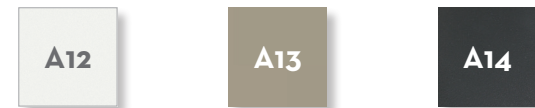

LIVING ARMCHAIR / CODE: MLOTXPL

COFFEE TABLE D100 / CODE: MLOTCT100

COFFEE TABLE D70 / CODE: MLOTCT70

COFFEE TABLE D50 / CODE: MLOTCT50

EXTENDING ALU DINING TABLE 160X95 / CODE: MLOTPALU160

EXTENDING ALU DINING TABLE 200X100 / CODE: MLOTPALU200

EXTRA ALU PANEL 60X100 / CODE: MLOEXT Only for extending table 200x100

EXTENDING CERAMIC DINING TABLE 160X95 / CODE: MLOTPCER160

EXTENDING CERAMIC DINING TABLE 200X100 / CODE: MLOTPCER200

EXTRA CERAMIC PANEL 60X100 / CODE: MLOCEREXT Only for extending table 200x100