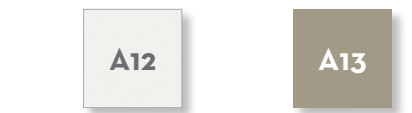

COFFEE TABLE D50 / CODE: MLOTCT50