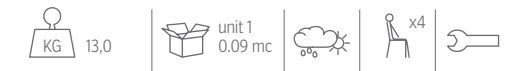

EXTRA ALU PANEL 60X100 / CODE: MLOEXT Only for extending table 200x100

EXTENDING CERAMIC DINING TABLE 160X95 / CODE: MLOTPCER160

EXTENDING CERAMIC DINING TABLE 200X100 / CODE: MLOTPCER200

EXTRA CERAMIC PANEL 60X100 / CODE: MLOCEREXT Only for extending table 200x100

MILO TABLE D 90 / CODE: MLOTAVD90

MILO TABLE 90x90 / CODE: MLOTAV9090

MILO TABLE 160x90 / CODE: MLOTAV16090

DINING ARMCHAIR / CODE: MLOTXPP

BENCH / CODE: MLOALUPAN