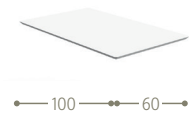

LIVING ARMCHAIR / CODE: MLOTXPL

COFFEE TABLE D100 / CODE: MLOTCT100

COFFEE TABLE D70 / CODE: MLOTCT70

COFFEE TABLE D50 / CODE: MLOTCT50

EXTENDING ALU DINING TABLE 160X95 / CODE: MLOTPALU160

EXTENDING ALU DINING TABLE 200X100 / CODE: MLOTPALU200

EXTRA ALU PANEL 60X100 / CODE: MLOEXT Only for extending table 200x100

EXTENDING CERAMIC DINING TABLE 160X95 / CODE: MLOTPCER160

EXTENDING CERAMIC DINING TABLE 200X100 / CODE: MLOTPCER200

EXTRA CERAMIC PANEL 60X100 / CODE: MLOCEREXT Only for extending table 200x100