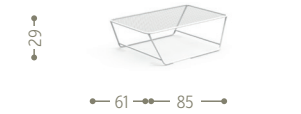

SOFA / CODE: FLOAD2PIRO

KG 37,0 | unit 1 1.30 mc | ☀️

LIVING ARMCHAIR / CODE: FLOAPLIRO

KG 23,0 | unit 1 0.85 mc | ☀️

COFFEE TABLE / CODE: FLOATCIRO

KG 9,0 | unit 1 0.16 mc | ☀️

#Floatcollection

Design Karim Rashid