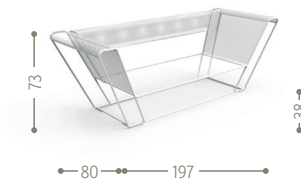

SOFA / CODE: FLOAD2PIRO

KG 37,0 | unit 1 1.30 mc | ☀️

LIVING ARMCHAIR / CODE: FLOAPLIRO

KG 23,0 | unit 1 0.85 mc | ☀️

COFFEE TABLE / CODE: FLOATCIRO

KG 9,0 | unit 1 0.16 mc | ☀️

#Floatcollection

Design Karim Rashid

Finishing

Steel frame

Fabric cushions

Fabric pillows 45x45 (optional)