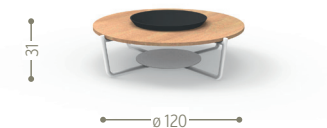

## Finishing

Aluminium frame

Fabric cushions

Fabric pillows 30x50 40x40 45x65

Stone table top

Teak wood natural table top

SOFA / CODE: DOMDIV

LIVING ARMCHAIR / CODE: DOMPL

DIRECTOR LOUNGE CHAIR / CODE: DOMPLON

ROUND COFFEE TABLE / CODE: DOMTCT

RECTANGULAR COFFEE TABLE / CODE: DOMTCR

SUNBED / CODE: DOMLET

DINING TABLE 160X95 / CODE: DOMTP160

DINING TABLE 200X100 / CODE: DOMTP200