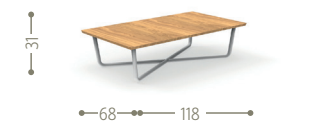

## Finishing

Aluminium frame

Fabric cushions

Fabric pillows 30x50 40x40 45x65

Stone table top

Teak wood natural table top

SOFA / CODE: DOMDIV

LIVING ARMCHAIR / CODE: DOMPL

DIRECTOR LOUNGE CHAIR / CODE: DOMPLON

ROUND COFFEE TABLE / CODE: DOMTCT

RECTANGULAR COFFEE TABLE / CODE: DOMTCR

SUNBED / CODE: DOMLET

DINING TABLE 160X95 / CODE: DOMTP160

DINING TABLE 200X100 / CODE: DOMTP200