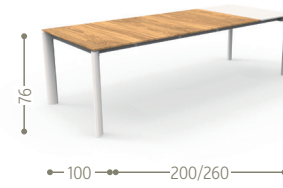

DIRECTOR LOUNGE CHAIR / CODE: DOMPLON

ROUND COFFEE TABLE / CODE: DOMTCT

RECTANGULAR COFFEE TABLE / CODE: DOMTCR

SUNBED / CODE: DOMLET

DINING TABLE 160X95 / CODE: DOMTP160

DINING TABLE 200X100 / CODE: DOMTP200