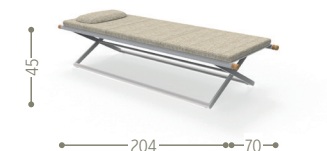

DIRECTOR LOUNGE CHAIR / CODE: DOMPLON

ROUND COFFEE TABLE / CODE: DOMTCT

RECTANGULAR COFFEE TABLE / CODE: DOMTCR

SUNBED / CODE: DOMLET

DINING TABLE 160X95 / CODE: DOMTP160

DINING TABLE 200X100 / CODE: DOMTP200