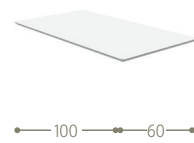

DIRECTOR CHAIR / CODE: DOMPR