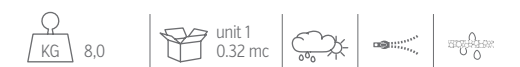

SOFA / CODE: COTDIV

LIVING ARMCHAIR / CODE: COTPL

LOUNGE ARMCHAIR / CODE: COTPLON

POUF / CODE: COTPUF

SUNBED / CODE: COTLET

SIDE TABLE 60X60 / CODE: COTTL

COFFEE TABLE 120X60 / CODE: COTT60

COFFEE TABLE 120X120 / CODE: COTT120