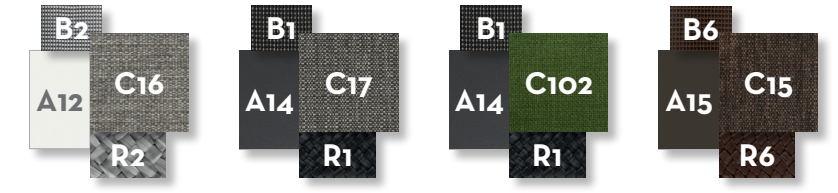

#Cottagecollection

Design Ramón Esteve

Finishing

Aluminium frame

Synthetic elastic belt

Fabric cushions

Synthetic rope

Top table Iroko wood