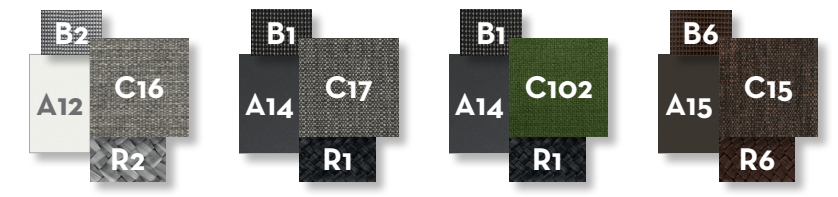

SOFA / CODE: COTDIV

LIVING ARMCHAIR / CODE: COTPL

LOUNGE ARMCHAIR / CODE: COTPLON

POUF / CODE: COTPUF

SUNBED / CODE: COTLET

SIDE TABLE 60X60 / CODE: COTTL

COFFEE TABLE 120X60 / CODE: COTT60

COFFEE TABLE 120X120 / CODE: COTT120