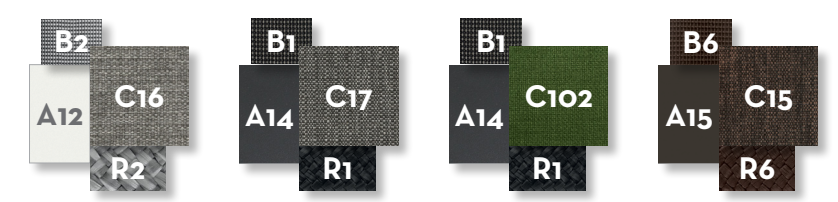

#Cottagecollection

Design Ramón Esteve

Finishing

Aluminium frame

Synthetic elastic belt

Fabric cushions

Synthetic rope

Top table Iroko wood