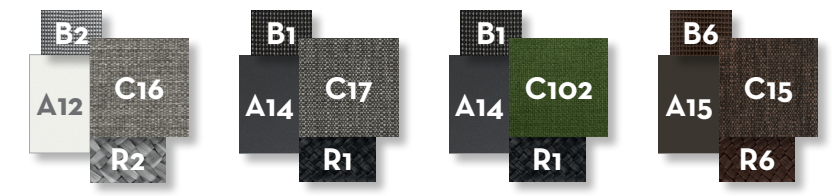

#Cottagecollection

Design Ramón Esteve

Finishing

Aluminium frame

Synthetic elastic belt

Fabric cushions

Synthetic rope

Top table Iroko wood