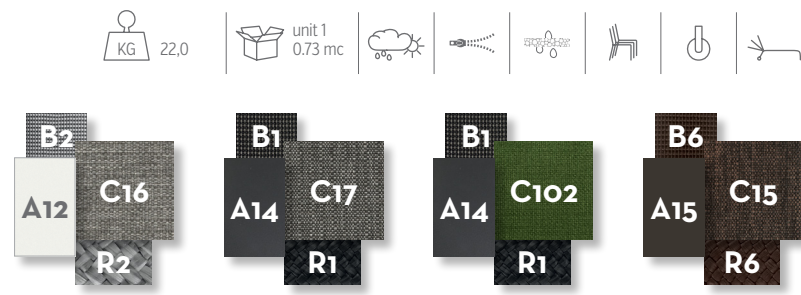

SOFA / CODE: COTDIV

LIVING ARMCHAIR / CODE: COTPL

LOUNGE ARMCHAIR / CODE: COTPLON

POUF / CODE: COTPUF

SUNBED / CODE: COTLET

SIDE TABLE 60X60 / CODE: COTTL

COFFEE TABLE 120X60 / CODE: COTT60

COFFEE TABLE 120X120 / CODE: COTT120