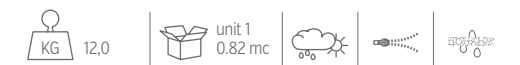

POUF / CODE: COTPUF