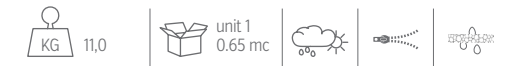

#Cottagecollection

Design Ramón Esteve

Finishing

Aluminium frame

Synthetic elastic belt

Fabric cushions

Synthetic rope

Top table Iroko wood

LIVING ARMCHAIR / CODE: COTPL