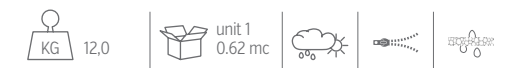

COFFEE TABLE D75 / CODE: CLEALUTC2

SOFA LOVE SEAT / CODE: CLEALULOV

COFFEE TABLE D50 / CODE: CLEALUTC3

LOUNGE ARMCHAIR / CODE: CLEALUPL

DINING TABLE 220X100 / CODE: CLEALUTP220

POUF / CODE: CLEALUPUF2

DINING TABLE 150X150 / CODE: CLEALUTP150