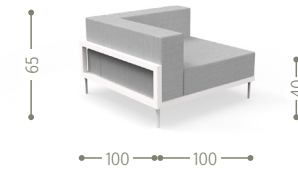

SOFA CX / CODE: CLEALUCX

LIVING ARMCHAIR / CODE: CLEALUPLIV

CANOPY SOFA / CODE: CLEALUCANO

SOFA / CODE: CLEALUDIV

POUF LIVING / CODE: CLEALUPUF

COFFEE TABLE D100 / CODE: CLEALUTC1

12 kg  
0.37 mc  
1 unit

ROCKING CHAIR / CODE: CLEALUPD