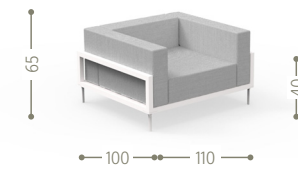

SOFA CX / CODE: CLEALUCX

LIVING ARMCHAIR / CODE: CLEALUPLIV

CANOPY SOFA / CODE: CLEALUCANO

SOFA / CODE: CLEALUDIV

POUF LIVING / CODE: CLEALUPUF

COFFEE TABLE D100 / CODE: CLEALUTC1

12 kg  
0.37 mc  
1 unit

ROCKING CHAIR / CODE: CLEALUPD