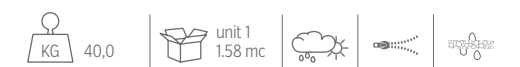

SOFA CX / CODE: CLEALUCX

LIVING ARMCHAIR / CODE: CLEALUPLIV

CANOPY SOFA / CODE: CLEALUCANO

SOFA / CODE: CLEALUDIV

POUF LIVING / CODE: CLEALUPUF

COFFEE TABLE D100 / CODE: CLEALUTC1

12 kg  
0.37 mc  
1 unit

ROCKING CHAIR / CODE: CLEALUPD