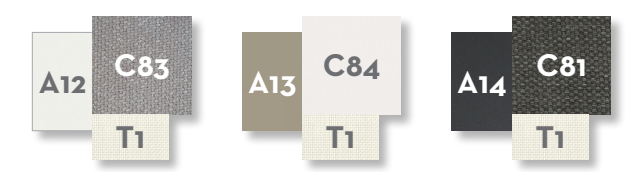

SOFA / CODE: CLEALUDIV