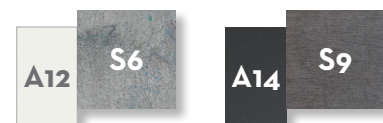

COFFEE TABLE D75 / CODE: CLEALUTC2

SOFA LOVE SEAT / CODE: CLEALULOV

COFFEE TABLE D50 / CODE: CLEALUTC3

LOUNGE ARMCHAIR / CODE: CLEALUPL

DINING TABLE 220X100 / CODE: CLEALUTP220

POUF / CODE: CLEALUPUF2

DINING TABLE 150X150 / CODE: CLEALUTP150