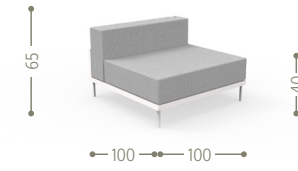

LIVING ARMCHAIR / CODE: CLEALUPLIV