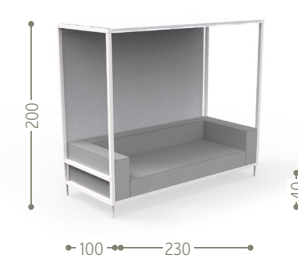

## Finishing

Aluminium frame

Fabric cushions

Fabric pillows 50x50 (optional)

Textilene canopy

Table top cement

Table top Teak wood

SOFA / CODE: CLEALUANG

SOFA CX / CODE: CLEALUCX

LIVING ARMCHAIR / CODE: CLEALUPLIV

CANOPY SOFA / CODE: CLEALUCANO

SOFA / CODE: CLEALUDIV

POUF LIVING / CODE: CLEALUPUF

COFFEE TABLE D100 / CODE: CLEALUTC1

12 kg  
0.37 mc  
1 unit

ROCKING CHAIR / CODE: CLEALUPD