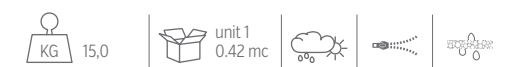

SOFA CX / CODE: CLEALUCX

LIVING ARMCHAIR / CODE: CLEALUPLIV

CANOPY SOFA / CODE: CLEALUCANO

SOFA / CODE: CLEALUDIV

POUF LIVING / CODE: CLEALUPUF

COFFEE TABLE D100 / CODE: CLEALUTC1

12 kg  
0.37 mc  
1 unit

ROCKING CHAIR / CODE: CLEALUPD