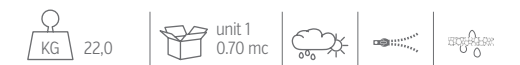

SOFA CX / CODE: CLEALUCX

LIVING ARMCHAIR / CODE: CLEALUPLIV

CANOPY SOFA / CODE: CLEALUCANO

SOFA / CODE: CLEALUDIV

POUF LIVING / CODE: CLEALUPUF

COFFEE TABLE D100 / CODE: CLEALUTC1

12 kg  
0.37 mc  
1 unit

ROCKING CHAIR / CODE: CLEALUPD