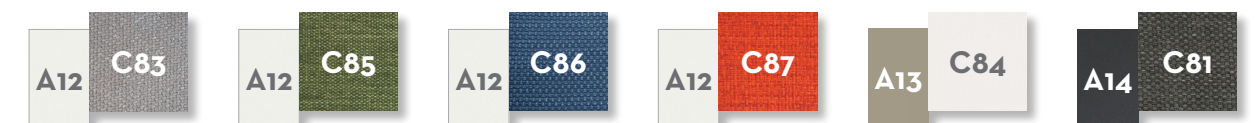

COFFEE TABLE D75 / CODE: CLEALUTC2

SOFA LOVE SEAT / CODE: CLEALULOV

COFFEE TABLE D50 / CODE: CLEALUTC3

LOUNGE ARMCHAIR / CODE: CLEALUPL

DINING TABLE 220X100 / CODE: CLEALUTP220

POUF / CODE: CLEALUPUF2

DINING TABLE 150X150 / CODE: CLEALUTP150