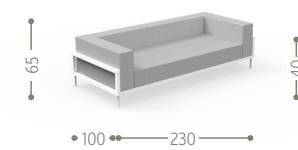

SOFA CX / CODE: CLEALUCX

LIVING ARMCHAIR / CODE: CLEALUPLIV

CANOPY SOFA / CODE: CLEALUCANO

SOFA / CODE: CLEALUDIV

POUF LIVING / CODE: CLEALUPUF

COFFEE TABLE D100 / CODE: CLEALUTC1

12 kg  
0.37 mc  
1 unit

ROCKING CHAIR / CODE: CLEALUPD

COFFEE TABLE D75 / CODE: CLEALUTC2

SOFA LOVE SEAT / CODE: CLEALULOV

COFFEE TABLE D50 / CODE: CLEALUTC3

LOUNGE ARMCHAIR / CODE: CLEALUPL

DINING TABLE 220X100 / CODE: CLEALUTP220

POUF / CODE: CLEALUPUF2

DINING TABLE 150X150 / CODE: CLEALUTP150