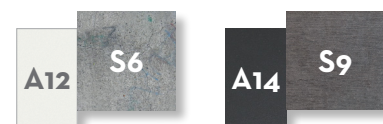

COFFEE TABLE D75 / CODE: CLEALUTC2

SOFA LOVE SEAT / CODE: CLEALULOV

COFFEE TABLE D50 / CODE: CLEALUTC3

LOUNGE ARMCHAIR / CODE: CLEALUPL

DINING TABLE 220X100 / CODE: CLEALUTP220

POUF / CODE: CLEALUPUF2

DINING TABLE 150X150 / CODE: CLEALUTP150