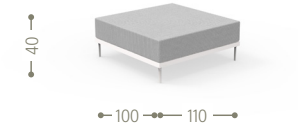

SOFA CX / CODE: CLEALUCX

LIVING ARMCHAIR / CODE: CLEALUPLIV

CANOPY SOFA / CODE: CLEALUCANO

SOFA / CODE: CLEALUDIV

POUF LIVING / CODE: CLEALUPUF

COFFEE TABLE D100 / CODE: CLEALUTC1

12 kg  
0.37 mc  
1 unit

ROCKING CHAIR / CODE: CLEALUPD