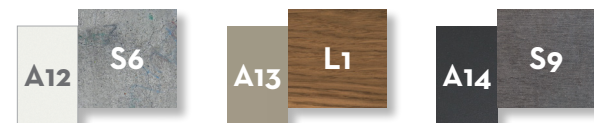

COFFEE TABLE D75 / CODE: CLEALUTC2

SOFA LOVE SEAT / CODE: CLEALULOV

COFFEE TABLE D50 / CODE: CLEALUTC3

LOUNGE ARMCHAIR / CODE: CLEALUPL

DINING TABLE 220X100 / CODE: CLEALUTP220

POUF / CODE: CLEALUPUF2

DINING TABLE 150X150 / CODE: CLEALUTP150