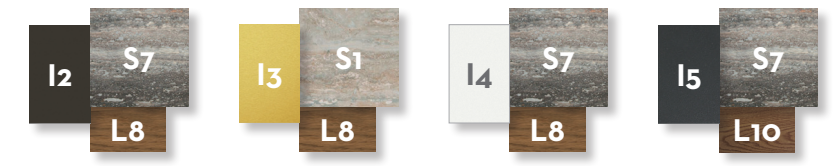

### Finishing

Stainless steel frame

Syntetic elastic belt

Fabric cushions

Stone table top/slats

Iroko wood table top/slats

Stonewood table top/slats

SOFA DX / CODE: CASIDX

SOFA SX / CODE: CASISX

SOFA CX / CODE: CASICX

SOFA CORNER / CODE: CASIANG

LIVING ARMCHAIR / CODE: CASIPL

POUF / CODE: CASIPUF

SUNBED / CODE: CASILET

DINING CHAIR / CODE: CASISP

DINING ARMCHAIR / CODE: CASIPP

LAMP L / CODE: CASILAMPL

LAMP S / CODE: CASILAMPS

LAMP XS / CODE: CASILAMPXS

COFFEE TABLE 100X100 / CODE: CASITC100

COFFEE TABLE 140X70 / CODE: CASITC70

COFFEE TABLE 140X140 / CODE: CASITC140

DINING TABLE 200X100 / CODE: CASITP200