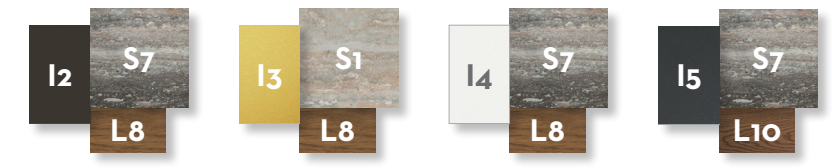

### Finishing

Stainless steel frame

Syntetic elastic belt

Fabric cushions

Stone table top/slats

Iroko wood table top/slats

Stonewood table top/slats

SOFA DX / CODE: CASIDX

SOFA SX / CODE: CASISX

SOFA CX / CODE: CASICX

SOFA CORNER / CODE: CASIANG

LIVING ARMCHAIR / CODE: CASIPL

POUF / CODE: CASIPUF

SUNBED / CODE: CASILET

DINING CHAIR / CODE: CASISP

DINING ARMCHAIR / CODE: CASIPP

LAMP L / CODE: CASILAMPL

LAMP S / CODE: CASILAMPS

LAMP XS / CODE: CASILAMPXS

COFFEE TABLE 100X100 / CODE: CASITC100

COFFEE TABLE 140X70 / CODE: CASITC70

COFFEE TABLE 140X140 / CODE: CASITC140

DINING TABLE 200X100 / CODE: CASITP200