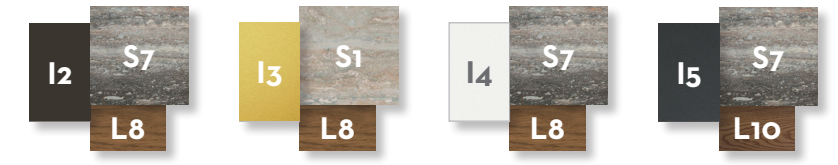

### Finishing

Stainless steel frame

Syntetic elastic belt

Fabric cushions

Stone table top/slats

Iroko wood table top/slats

Stonewood table top/slats

SOFA DX / CODE: CASIDX

SOFA SX / CODE: CASISX

SOFA CX / CODE: CASICX

SOFA CORNER / CODE: CASIANG

LIVING ARMCHAIR / CODE: CASIPL

POUF / CODE: CASIPUF

SUNBED / CODE: CASILET

DINING CHAIR / CODE: CASISP

DINING ARMCHAIR / CODE: CASIPP

LAMP L / CODE: CASILAMPL

LAMP S / CODE: CASILAMPS

LAMP XS / CODE: CASILAMPXS

COFFEE TABLE 100X100 / CODE: CASITC100

COFFEE TABLE 140X70 / CODE: CASITC70

COFFEE TABLE 140X140 / CODE: CASITC140

DINING TABLE 200X100 / CODE: CASITP200

DINING TABLE 260x100 / CODE: CASITP260

DINING TABLE 150X150 / CODE: CASITP150