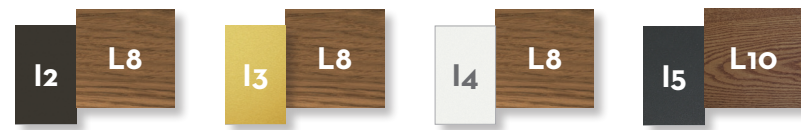

LAMP S / CODE: CASILAMPS