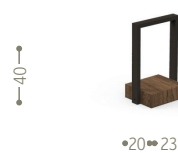

### Finishing

Stainless steel frame

Syntetic elastic belt

Fabric cushions

Stone table top/slats

Iroko wood table top/slats

Stonewood table top/slats

SOFA DX / CODE: CASIDX

SOFA SX / CODE: CASISX

SOFA CX / CODE: CASICX

SOFA CORNER / CODE: CASIANG

LIVING ARMCHAIR / CODE: CASIPL

POUF / CODE: CASIPUF

SUNBED / CODE: CASILET

DINING CHAIR / CODE: CASISP

DINING ARMCHAIR / CODE: CASIPP

LAMP L / CODE: CASILAMPL

LAMP S / CODE: CASILAMPS

LAMP XS / CODE: CASILAMPXS

COFFEE TABLE 100X100 / CODE: CASITC100

COFFEE TABLE 140X70 / CODE: CASITC70

COFFEE TABLE 140X140 / CODE: CASITC140

DINING TABLE 200X100 / CODE: CASITP200