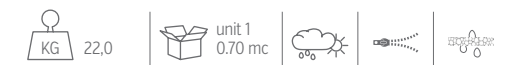

SOFA CORNER / CODE: CASIANG