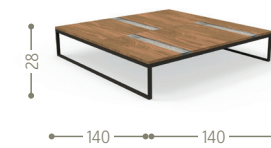

SOFA SX / CODE: CASISX

SOFA CX / CODE: CASICX

SOFA CORNER / CODE: CASIANG

LIVING ARMCHAIR / CODE: CASIPL

POUF / CODE: CASIPUF

SUNBED / CODE: CASILET

DINING CHAIR / CODE: CASISP

DINING ARMCHAIR / CODE: CASIPP

LAMP L / CODE: CASILAMPL

LAMP S / CODE: CASILAMPS

LAMP XS / CODE: CASILAMPXS

COFFEE TABLE 100X100 / CODE: CASITC100

COFFEE TABLE 140X70 / CODE: CASITC70

COFFEE TABLE 140X140 / CODE: CASITC140

DINING TABLE 200X100 / CODE: CASITP200

DINING TABLE 260x100 / CODE: CASITP260

DINING TABLE 150X150 / CODE: CASITP150