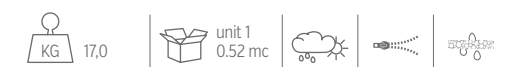

SOFA SX / CODE: CASISX

SOFA CX / CODE: CASICX

SOFA CORNER / CODE: CASIANG

LIVING ARMCHAIR / CODE: CASIPL

POUF / CODE: CASIPUF

SUNBED / CODE: CASILET

DINING CHAIR / CODE: CASISP

DINING ARMCHAIR / CODE: CASIPP