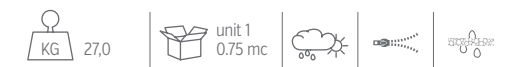

LIVING ARMCHAIR / CODE: CASIPL