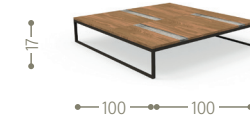

LAMP L / CODE: CASILAMPL

LAMP S / CODE: CASILAMPS

LAMP XS / CODE: CASILAMPXS

COFFEE TABLE 100X100 / CODE: CASITC100

COFFEE TABLE 140X70 / CODE: CASITC70

COFFEE TABLE 140X140 / CODE: CASITC140

DINING TABLE 200X100 / CODE: CASITP200

DINING TABLE 260x100 / CODE: CASITP260

DINING TABLE 150X150 / CODE: CASITP150