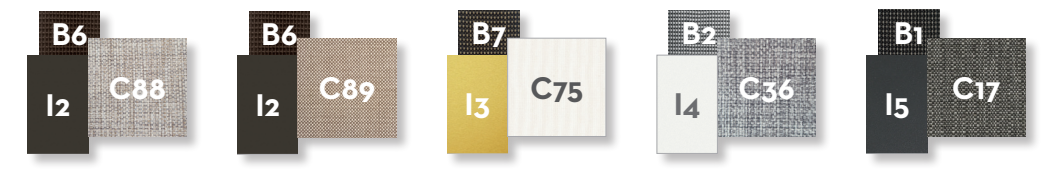

### Finishing

Stainless steel frame

Syntetic elastic belt

Fabric cushions

Stone table top/slats

Iroko wood table top/slats

Stonewood table top/slats

SOFA DX / CODE: CASIDX

SOFA SX / CODE: CASISX

SOFA CX / CODE: CASICX

SOFA CORNER / CODE: CASIANG

LIVING ARMCHAIR / CODE: CASIPL

POUF / CODE: CASIPUF

SUNBED / CODE: CASILET

DINING CHAIR / CODE: CASISP

DINING ARMCHAIR / CODE: CASIPP