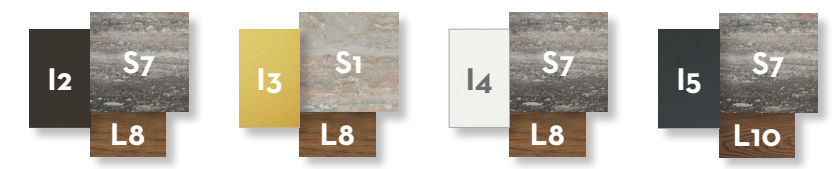

### Finishing

Stainless steel frame

Syntetic elastic belt

Fabric cushions

Stone table top/slats

Iroko wood table top/slats

Stonewood table top/slats

SOFA DX / CODE: CASIDX

SOFA SX / CODE: CASISX

SOFA CX / CODE: CASICX

SOFA CORNER / CODE: CASIANG

LIVING ARMCHAIR / CODE: CASIPL

POUF / CODE: CASIPUF

SUNBED / CODE: CASILET

DINING CHAIR / CODE: CASISP

DINING ARMCHAIR / CODE: CASIPP

LAMP L / CODE: CASILAMPL

LAMP S / CODE: CASILAMPS

LAMP XS / CODE: CASILAMPXS

COFFEE TABLE 100X100 / CODE: CASITC100

COFFEE TABLE 140X70 / CODE: CASITC70

COFFEE TABLE 140X140 / CODE: CASITC140

DINING TABLE 200X100 / CODE: CASITP200