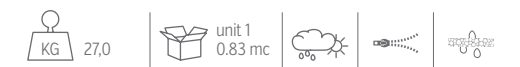

SOFA SX / CODE: CASISX

SOFA CX / CODE: CASICX

SOFA CORNER / CODE: CASIANG

LIVING ARMCHAIR / CODE: CASIPL

POUF / CODE: CASIPUF

SUNBED / CODE: CASILET

DINING CHAIR / CODE: CASISP

DINING ARMCHAIR / CODE: CASIPP