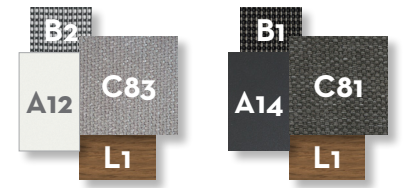

#Alabama collection // ALU

Design Marco Acerbis

Finishing

Aluminium frame

Syntetic elastic belt

Fabric cushions

Table top cement

Slats Teak wood

SOFA / CODE: ALAALUDIV

LIVING ARMCHAIR / CODE: ALAALUPL

ROCKING CHAIR / CODE: ALAALUPD

COFFEE TABLE / CODE: ALAALUTC