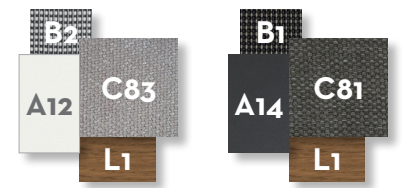

#Alabama collection // ALU

Design Marco Acerbis

Finishing

Aluminium frame

Syntetic elastic belt

Fabric cushions

Table top cement

Slats Teak wood

SOFA / CODE: ALAALUDIV

LIVING ARMCHAIR / CODE: ALAALUPL

ROCKING CHAIR / CODE: ALAALUPD

COFFEE TABLE / CODE: ALAALUTC