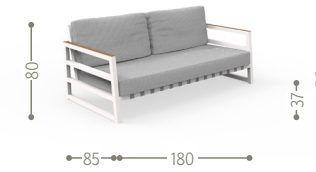

#Alabama collection // ALU

Design Marco Acerbis

Finishing

Aluminium frame

Syntetic elastic belt

Fabric cushions

Table top cement

Slats Teak wood

SOFA / CODE: ALAALUDIV

LIVING ARMCHAIR / CODE: ALAALUPL

ROCKING CHAIR / CODE: ALAALUPD

COFFEE TABLE / CODE: ALAALUTC