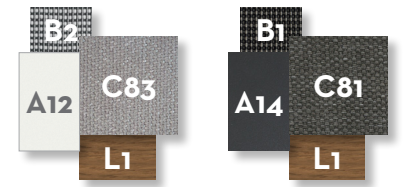

#Alabama collection // ALU

Design Marco Acerbis

Finishing

Aluminium frame

Syntetic elastic belt

Fabric cushions

Table top cement

Slats Teak wood

SOFA / CODE: ALAALUDIV

LIVING ARMCHAIR / CODE: ALAALUPL

ROCKING CHAIR / CODE: ALAALUPD

COFFEE TABLE / CODE: ALAALUTC