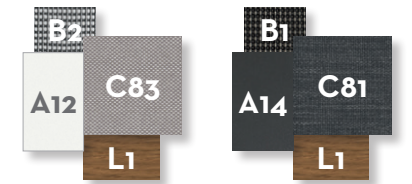

### Finishing

Aluminium frame .....

white graphite

Synthetic elastic belt .....

dark grey light grey

Fabric cushions .....

dark grey light grey

Wood slats Cement table top

teak dark grey

Gress table top .....

pearl charcoal

SOFA / CODE: ALAALUDIV

LIVING ARMCHAIR / CODE: ALAALUPL

ROCKING CHAIR / CODE: ALAALUPD

COFFEE TABLE / CODE: ALAALUTC

SUNBED / CODE: ALAALULET

DINING TABLE 160X100 / CODE: ALAALUTP160

DINING TABLE 220X100 / CODE: ALAALUTP220

DINING ARMCHAIR / CODE: ALAALUPP