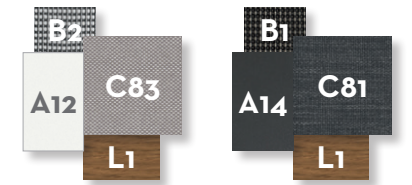

### Finishing

Aluminium frame .....

white graphite

Synthetic elastic belt .....

dark grey light grey

Fabric cushions .....

dark grey light grey

Wood slats Cement table top

teak dark grey

Gress table top .....

pearl charcoal

SOFA / CODE: ALAALUDIV

LIVING ARMCHAIR / CODE: ALAALUPL

ROCKING CHAIR / CODE: ALAALUPD

COFFEE TABLE / CODE: ALAALUTC

SUNBED / CODE: ALAALULET