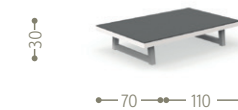

teak dark grey

Gress table top .....

pearl charcoal

SOFA / CODE: ALAALUDIV

LIVING ARMCHAIR / CODE: ALAALUPL

ROCKING CHAIR / CODE: ALAALUPD

COFFEE TABLE / CODE: ALAALUTC

SUNBED / CODE: ALAALULET

DINING TABLE 160X100 / CODE: ALAALUTP160

DINING TABLE 220X100 / CODE: ALAALUTP220

DINING ARMCHAIR / CODE: ALAALUPP