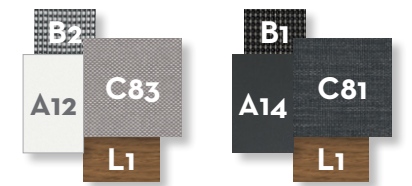

### Finishing

Aluminium frame .....

white graphite

Synthetic elastic belt .....

dark grey light grey

Fabric cushions .....

dark grey light grey

Wood slats Cement table top

teak dark grey

Gress table top .....

pearl charcoal

SOFA / CODE: ALAALUDIV

LIVING ARMCHAIR / CODE: ALAALUPL

ROCKING CHAIR / CODE: ALAALUPD

COFFEE TABLE / CODE: ALAALUTC

SUNBED / CODE: ALAALULET

DINING TABLE 160X100 / CODE: ALAALUTP160

DINING TABLE 220X100 / CODE: ALAALUTP220

DINING ARMCHAIR / CODE: ALAALUPP