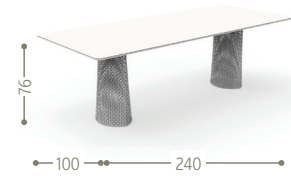

DINING TABLE D150 / CODE: PASTP150