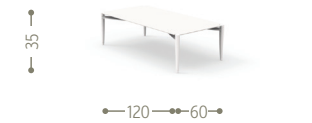

COFFEE TABLE 120X120 / CODE: PASTC120

COFFEE TABLE 60X120 / CODE: PASTC60

DINING TABLE 240X100 / CODE: PASTP240

DINING TABLE D150 / CODE: PASTP150

TABLE 85X85 / CODE: PASTP85

DINING ARMCHAIR / CODE: PASPP