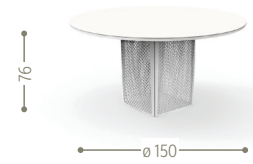

COFFEE TABLE 120X120 / CODE: PASTC120

COFFEE TABLE 60X120 / CODE: PASTC60

DINING TABLE 240X100 / CODE: PASTP240

DINING TABLE D150 / CODE: PASTP150

TABLE 85X85 / CODE: PASTP85

DINING ARMCHAIR / CODE: PASPP