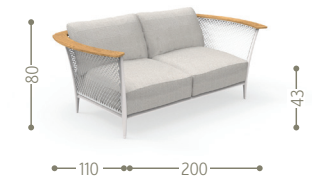

### Finishing

Aluminium frame

Fabric cushions

Fabric pillows 50x30 (optional)

Teak wood natural slats

SOFA 3 SEATER / CODE: PASDIV3

SOFA 2 SEATER / CODE: PASDIV2

LIVING ARMCHAIR / CODE: PASPL