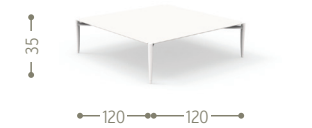

COFFEE TABLE 60X120 / CODE: PASTC60