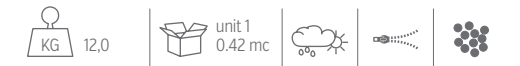

## Finishing

Fabric covering

SOFA CORNER / CODE: KUBANG

SOFA CX / CODE: KUBCX

POUF / CODE: KUBPUF