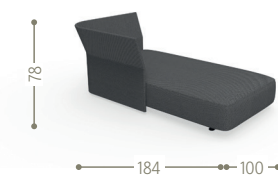

SOFA LONGUE SX BACKREST ROPE / CODE: CLICLSX-C

SOFA BACKREST ROPE / CODE: CLIDIV3-C

SOFA DX BACKREST FABRIC / CODE: CLIDIVDX-T

SOFA LOUNGE XL DX BACKREST ROPE / CODE: CLICLXLDX-C

SOFA SX BACKREST FABRIC / CODE: CLIDIVSX-T

SOFA LOUNGE XL SX BACKREST ROPE / CODE: CLICLXLSX-C

SOFA CX BACKREST FABRIC / CODE: CLICX2-T

LIVING ARMCHAIR / CODE: CLIPL-C

SOFA CORNER BACKREST FABRIC / CODE: CLIANG-T

POUF / CODE: CLIPUF

SOFA LONGUE DX BACKREST FABRIC / CODE: CLICLDX-T

SUNBED / CODE: CLILET

SOFA LONGUE SX BACKREST FABRIC / CODE: CLICLSX-T

SOFA BACKREST FABRIC / CODE: CLIDIV3-T

KG 54,0 | unit 1 2.29 mc |

DINING TABLE D140 / CODE: CLITPD140

KG 43,0 | unit 1+1 0.43 mc | x6

SOFA LOUNGE XL DX BACKREST FABRIC / CODE: CLICLXLDX-T

KG 40,0 | unit 1 1.76 mc |

DINING TABLE 150x150 / CODE: CLITP150

KG 54,0 | unit 1+1 0.50 mc | x8

SOFA LOUNGE XL SX BACKREST FABRIC / CODE: CLICLXLSX-T

KG 40,0 | unit 1 1.76 mc |

EXTENDING DINING TABLE 240/300x100 / CODE: CLITP240