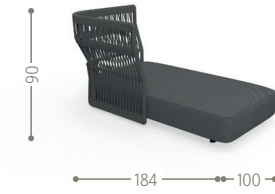

SOFA DX BACKREST ROPE / CODE: CLIDIVDX-C

SOFA SX BACKREST ROPE / CODE: CLIDIVSX-C

SOFA CX BACKREST ROPE / CODE: CLICX2-C

SOFA CORNER BACKREST ROPE / CODE: CLIANG-C

SOFA LONGUE DX BACKREST ROPE / CODE: CLICLDX-C

SOFA LONGUE SX BACKREST ROPE / CODE: CLICLSX-C

SOFA BACKREST ROPE / CODE: CLIDIV3-C

SOFA DX BACKREST FABRIC / CODE: CLIDIVDX-T

SOFA LOUNGE XL DX BACKREST ROPE / CODE: CLICLXLDX-C

SOFA SX BACKREST FABRIC / CODE: CLIDIVSX-T