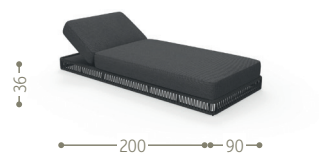

SOFA LOUNGE XL SX BACKREST ROPE / CODE: CLICLXLSX-C

SOFA CX BACKREST FABRIC / CODE: CLICX2-T

LIVING ARMCHAIR / CODE: CLIPL-C

SOFA CORNER BACKREST FABRIC / CODE: CLIANG-T

POUF / CODE: CLIPUF

SOFA LONGUE DX BACKREST FABRIC / CODE: CLICLDX-T

SUNBED / CODE: CLILET

SOFA LONGUE SX BACKREST FABRIC / CODE: CLICLSX-T

SOFA BACKREST FABRIC / CODE: CLIDIV3-T

KG 54,0 | unit 1 2.29 mc |

DINING TABLE D140 / CODE: CLITPD140

KG 43,0 | unit 1+1 0.43 mc | x6

SOFA LOUNGE XL DX BACKREST FABRIC / CODE: CLICLXLDX-T