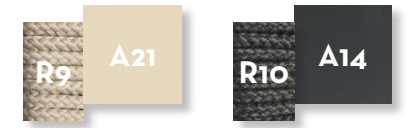

SUNBED / CODE: CLILET

SOFA LONGUE SX BACKREST FABRIC / CODE: CLICLSX-T

SOFA BACKREST FABRIC / CODE: CLIDIV3-T

KG 54,0 | unit 1 2.29 mc |

DINING TABLE D140 / CODE: CLITPD140

KG 43,0 | unit 1+1 0.43 mc | x6

SOFA LOUNGE XL DX BACKREST FABRIC / CODE: CLICLXLDX-T

KG 40,0 | unit 1 1.76 mc |

DINING TABLE 150x150 / CODE: CLITP150

KG 54,0 | unit 1+1 0.50 mc | x8

SOFA LOUNGE XL SX BACKREST FABRIC / CODE: CLICLXLSX-T

KG 40,0 | unit 1 1.76 mc |

EXTENDING DINING TABLE 240/300x100 / CODE: CLITP240