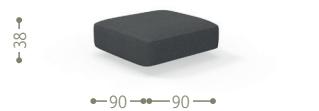

SOFA LOUNGE XL SX BACKREST ROPE / CODE: CLICLXLSX-C

SOFA CX BACKREST FABRIC / CODE: CLICX2-T

LIVING ARMCHAIR / CODE: CLIPL-C

SOFA CORNER BACKREST FABRIC / CODE: CLIANG-T

POUF / CODE: CLIPUF

SOFA LONGUE DX BACKREST FABRIC / CODE: CLICLDX-T