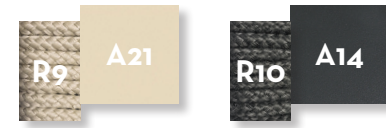

KG 8,0 | unit 1 0.15 mc |

KG 5,5 | unit 2 0.53 mc |