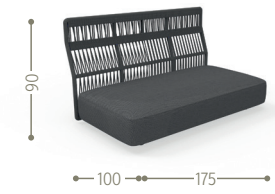

#Cliffcollection

Design Ludovica + Roberto Palomba

Finishing

Aluminium frame

Fabric cushions

Fabric covering

Fabric pillows 45x25 60x40 90x65 (optional)

Syntetic rope

SOFA DX BACKREST ROPE / CODE: CLIDIVDX-C

SOFA SX BACKREST ROPE / CODE: CLIDIVSX-C

SOFA CX BACKREST ROPE / CODE: CLICX2-C

SOFA CORNER BACKREST ROPE / CODE: CLIANG-C

SOFA LONGUE DX BACKREST ROPE / CODE: CLICLDX-C

SOFA LONGUE SX BACKREST ROPE / CODE: CLICLSX-C

SOFA BACKREST ROPE / CODE: CLIDIV3-C

SOFA DX BACKREST FABRIC / CODE: CLIDIVDX-T

SOFA LOUNGE XL DX BACKREST ROPE / CODE: CLICLXLDX-C

SOFA SX BACKREST FABRIC / CODE: CLIDIVSX-T