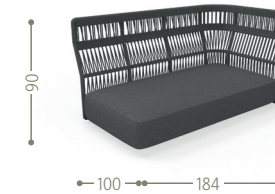

#Cliffcollection

Design Ludovica + Roberto Palomba

Finishing

Aluminium frame

Fabric cushions

Fabric covering

Fabric pillows 45x25 60x40 90x65 (optional)

Syntetic rope

SOFA DX BACKREST ROPE / CODE: CLIDIVDX-C

SOFA SX BACKREST ROPE / CODE: CLIDIVSX-C

SOFA CX BACKREST ROPE / CODE: CLICX2-C

SOFA CORNER BACKREST ROPE / CODE: CLIANG-C

SOFA LONGUE DX BACKREST ROPE / CODE: CLICLDX-C