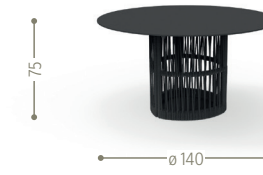

SUNBED / CODE: CLILET

SOFA LONGUE SX BACKREST FABRIC / CODE: CLICLSX-T

SOFA BACKREST FABRIC / CODE: CLIDIV3-T

KG 54,0 | unit 1 2.29 mc |

DINING TABLE D140 / CODE: CLITPD140

KG 43,0 | unit 1+1 0.43 mc | x6

SOFA LOUNGE XL DX BACKREST FABRIC / CODE: CLICLXLDX-T

KG 40,0 | unit 1 1.76 mc |

DINING TABLE 150x150 / CODE: CLITP150

KG 54,0 | unit 1+1 0.50 mc | x8

SOFA LOUNGE XL SX BACKREST FABRIC / CODE: CLICLXLSX-T

KG 40,0 | unit 1 1.76 mc |

EXTENDING DINING TABLE 240/300x100 / CODE: CLITP240

KG 60,0 | unit 1+1 0.51 mc | x10

COFFEE TABLE SMALL / CODE: CLITCS-C

KG 8,0 | unit 1 0.15 mc |

DINING ARMCHAIR / CODE: CLIPPZ-C

KG 5,5 | unit 2 0.53 mc |

COFFEE TABLE MEDIUM / CODE: CLITCM-C

KG 13,0 | unit 1 0.28 mc |