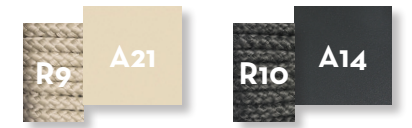

SUNBED / CODE: CLILET

SOFA LONGUE SX BACKREST FABRIC / CODE: CLICLSX-T

SOFA BACKREST FABRIC / CODE: CLIDIV3-T

KG 54,0 | unit 1 2.29 mc |

DINING TABLE D140 / CODE: CLITPD140

KG 43,0 | unit 1+1 0.43 mc | x6

SOFA LOUNGE XL DX BACKREST FABRIC / CODE: CLICLXLDX-T

KG 40,0 | unit 1 1.76 mc |

DINING TABLE 150x150 / CODE: CLITP150

KG 54,0 | unit 1+1 0.50 mc | x8

SOFA LOUNGE XL SX BACKREST FABRIC / CODE: CLICLXLSX-T

KG 40,0 | unit 1 1.76 mc |

EXTENDING DINING TABLE 240/300x100 / CODE: CLITP240