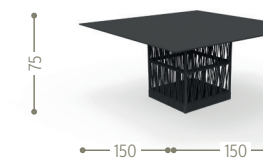

SUNBED / CODE: CLILET

SOFA LONGUE SX BACKREST FABRIC / CODE: CLICLSX-T

SOFA BACKREST FABRIC / CODE: CLIDIV3-T

KG 54,0 | unit 1 2.29 mc |

DINING TABLE D140 / CODE: CLITPD140

KG 43,0 | unit 1+1 0.43 mc | x6

SOFA LOUNGE XL DX BACKREST FABRIC / CODE: CLICLXLDX-T

KG 40,0 | unit 1 1.76 mc |

DINING TABLE 150x150 / CODE: CLITP150

KG 54,0 | unit 1+1 0.50 mc | x8

SOFA LOUNGE XL SX BACKREST FABRIC / CODE: CLICLXLSX-T

KG 40,0 | unit 1 1.76 mc |

EXTENDING DINING TABLE 240/300x100 / CODE: CLITP240

KG 60,0 | unit 1+1 0.51 mc | x10

COFFEE TABLE SMALL / CODE: CLITCS-C

KG 8,0 | unit 1 0.15 mc |

DINING ARMCHAIR / CODE: CLIPPZ-C

KG 5,5 | unit 2 0.53 mc |

COFFEE TABLE MEDIUM / CODE: CLITCM-C

KG 13,0 | unit 1 0.28 mc |