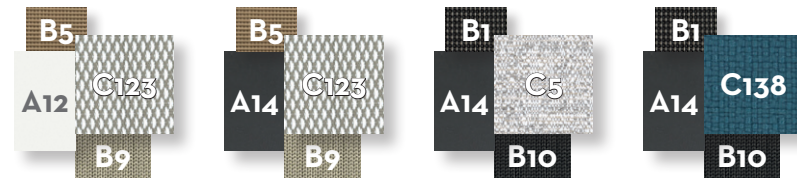

LIVING ARMCHAIR CODE: SALPL

Width	Depth	Height	H. armrest	H. seat	H. cushion
112	105	85	52	38	20

KG 42,0 | unit 1 1.19 mc | 9% | x6 |