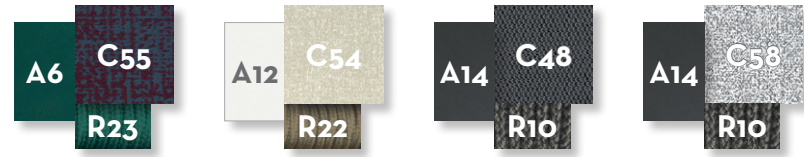

SOFA 3 SEATER / CODE: CRUALUDIV

SOFA DX / CODE: CRUALUDIVDX

SOFA SX / CODE: CRUALUDIVSX

SOFA CORNER DX / CODE: CRUALUANGDX

SOFA CORNER SX / CODE: CRUALUANGSX

SOFA LOUNGE XL DX / CODE: CRUALUXLDX

SOFA LOUNGE XL SX / CODE: CRUALUXLSX

POUF 150X150 / CODE: CRUALUPUF

SOFA CX 2 SEATER / CODE: CRUALUCX2

COFFEE TABLE 160X90 / CODE: CRUALUTC160

BENCH / CODE: CRUALUBEN

COFFEE TABLE 120X120 / CODE: CRUALUTC120

SOFA LOVE SEAT / CODE: CRUALULOV

ROUND COFFEE TABLE D120 / CODE: CRUALUTCT120