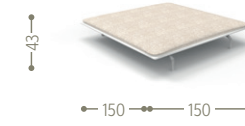

#Cruisecollection // ALU

Design Ludovica + Roberto Palomba

Finishing

Aluminium frame

Fabric seat/backrest/armrest cushions

Fabric pillows 60x40 45x25 (optional)

Synthetic rope

Gres table top

SOFA 3 SEATER / CODE: CRUALUDIV

SOFA DX / CODE: CRUALUDIVDX

SOFA SX / CODE: CRUALUDIVSX

SOFA CORNER DX / CODE: CRUALUANGDX

SOFA CORNER SX / CODE: CRUALUANGSX

SOFA LOUNGE XL DX / CODE: CRUALUXLDX

SOFA LOUNGE XL SX / CODE: CRUALUXLSX

POUF 150X150 / CODE: CRUALUPUF

SOFA CX 2 SEATER / CODE: CRUALUCX2

COFFEE TABLE 160X90 / CODE: CRUALUTC160

BENCH / CODE: CRUALUBEN

COFFEE TABLE 120X120 / CODE: CRUALUTC120

SOFA LOVE SEAT / CODE: CRUALULOV

ROUND COFFEE TABLE D120 / CODE: CRUALUTCT120