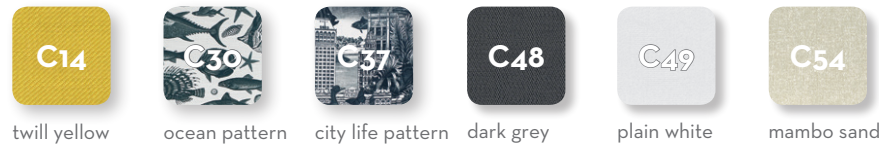

#Cruisecollection // ALU

Design Ludovica + Roberto Palomba

Finishing

Aluminium frame

Fabric seat/backrest/armrest cushions

Fabric pillows 60x40 45x25 (optional)

Synthetic rope

Gres table top

SOFA 3 SEATER / CODE: CRUALUDIV

SOFA DX / CODE: CRUALUDIVDX

SOFA SX / CODE: CRUALUDIVSX

SOFA CORNER DX / CODE: CRUALUANGDX

SOFA CORNER SX / CODE: CRUALUANGSX

SOFA LOUNGE XL DX / CODE: CRUALUXLDX

SOFA LOUNGE XL SX / CODE: CRUALUXLSX