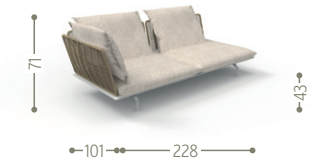

SOFA 3 SEATER / CODE: CRUALUDIV

SOFA DX / CODE: CRUALUDIVDX

SOFA SX / CODE: CRUALUDIVSX

SOFA CORNER DX / CODE: CRUALUANGDX

SOFA CORNER SX / CODE: CRUALUANGSX

SOFA LOUNGE XL DX / CODE: CRUALUXLDX

SOFA LOUNGE XL SX / CODE: CRUALUXLSX

POUF 150X150 / CODE: CRUALUPUF

SOFA CX 2 SEATER / CODE: CRUALUCX2

COFFEE TABLE 160X90 / CODE: CRUALUTC160

BENCH / CODE: CRUALUBEN

COFFEE TABLE 120X120 / CODE: CRUALUTC120

SOFA LOVE SEAT / CODE: CRUALULOV

ROUND COFFEE TABLE D120 / CODE: CRUALUTCT120