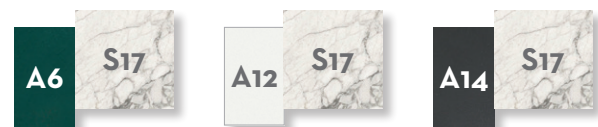

LIVING ARMCHAIR / CODE: CRUALUPL

DINING ARMCHAIR / CODE: CRUALUPP

ROUND DINING TABLE D 150 / CODE: CRUALUTPT150

DINING TABLE 150X150 / CODE: CRUALUTP150

DINING TABLE 250X110 / CODE: CRUALUTP250