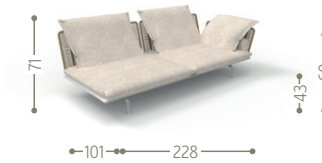

#Cruisecollection // ALU

Design Ludovica + Roberto Palomba

Finishing

Aluminium frame

Fabric seat/backrest/armrest cushions

Fabric pillows 60x40 45x25 (optional)

Synthetic rope

Gres table top

SOFA 3 SEATER / CODE: CRUALUDIV

SOFA DX / CODE: CRUALUDIVDX

SOFA SX / CODE: CRUALUDIVSX

SOFA CORNER DX / CODE: CRUALUANGDX

SOFA CORNER SX / CODE: CRUALUANGSX

SOFA LOUNGE XL DX / CODE: CRUALUXLDX

SOFA LOUNGE XL SX / CODE: CRUALUXLSX

POUF 150X150 / CODE: CRUALUPUF

SOFA CX 2 SEATER / CODE: CRUALUCX2

COFFEE TABLE 160X90 / CODE: CRUALUTC160

BENCH / CODE: CRUALUBEN

COFFEE TABLE 120X120 / CODE: CRUALUTC120

SOFA LOVE SEAT / CODE: CRUALULOV

ROUND COFFEE TABLE D120 / CODE: CRUALUTCT120