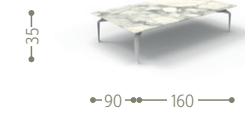

SOFA 3 SEATER / CODE: CRUALUDIV

SOFA DX / CODE: CRUALUDIVDX

SOFA SX / CODE: CRUALUDIVSX

SOFA CORNER DX / CODE: CRUALUANGDX

SOFA CORNER SX / CODE: CRUALUANGSX

SOFA LOUNGE XL DX / CODE: CRUALUXLDX

SOFA LOUNGE XL SX / CODE: CRUALUXLSX

POUF 150X150 / CODE: CRUALUPUF

SOFA CX 2 SEATER / CODE: CRUALUCX2

COFFEE TABLE 160X90 / CODE: CRUALUTC160

BENCH / CODE: CRUALUBEN

COFFEE TABLE 120X120 / CODE: CRUALUTC120

SOFA LOVE SEAT / CODE: CRUALULOV

ROUND COFFEE TABLE D120 / CODE: CRUALUTCT120