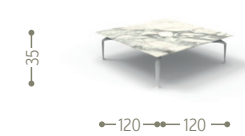

POUF 150X150 / CODE: CRUALUPUF

SOFA CX 2 SEATER / CODE: CRUALUCX2

COFFEE TABLE 160X90 / CODE: CRUALUTC160

BENCH / CODE: CRUALUBEN

COFFEE TABLE 120X120 / CODE: CRUALUTC120

SOFA LOVE SEAT / CODE: CRUALULOV

ROUND COFFEE TABLE D120 / CODE: CRUALUTCT120

LIVING ARMCHAIR / CODE: CRUALUPL

DINING ARMCHAIR / CODE: CRUALUPP

ROUND DINING TABLE D 150 / CODE: CRUALUTPT150

DINING TABLE 150X150 / CODE: CRUALUTP150

DINING TABLE 250X110 / CODE: CRUALUTP250