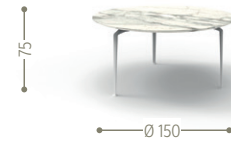

POUF 150X150 / CODE: CRUALUPUF

SOFA CX 2 SEATER / CODE: CRUALUCX2

COFFEE TABLE 160X90 / CODE: CRUALUTC160

BENCH / CODE: CRUALUBEN

COFFEE TABLE 120X120 / CODE: CRUALUTC120

SOFA LOVE SEAT / CODE: CRUALULOV

ROUND COFFEE TABLE D120 / CODE: CRUALUTCT120

LIVING ARMCHAIR / CODE: CRUALUPL

DINING ARMCHAIR / CODE: CRUALUPP

ROUND DINING TABLE D 150 / CODE: CRUALUTPT150

DINING TABLE 150X150 / CODE: CRUALUTP150

DINING TABLE 250X110 / CODE: CRUALUTP250