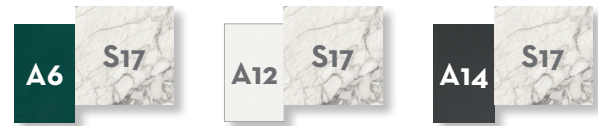

DINING TABLE 150X150 / CODE: CRUALUTP150