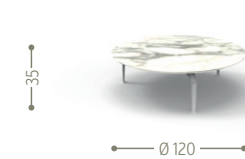

POUF 150X150 / CODE: CRUALUPUF

SOFA CX 2 SEATER / CODE: CRUALUCX2

COFFEE TABLE 160X90 / CODE: CRUALUTC160

BENCH / CODE: CRUALUBEN

COFFEE TABLE 120X120 / CODE: CRUALUTC120

SOFA LOVE SEAT / CODE: CRUALULOV

ROUND COFFEE TABLE D120 / CODE: CRUALUTCT120

LIVING ARMCHAIR / CODE: CRUALUPL

DINING ARMCHAIR / CODE: CRUALUPP

ROUND DINING TABLE D 150 / CODE: CRUALUTPT150

DINING TABLE 150X150 / CODE: CRUALUTP150

DINING TABLE 250X110 / CODE: CRUALUTP250