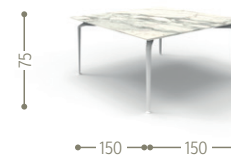

POUF 150X150 / CODE: CRUALUPUF

SOFA CX 2 SEATER / CODE: CRUALUCX2

COFFEE TABLE 160X90 / CODE: CRUALUTC160

BENCH / CODE: CRUALUBEN

COFFEE TABLE 120X120 / CODE: CRUALUTC120

SOFA LOVE SEAT / CODE: CRUALULOV

ROUND COFFEE TABLE D120 / CODE: CRUALUTCT120

LIVING ARMCHAIR / CODE: CRUALUPL

DINING ARMCHAIR / CODE: CRUALUPP

ROUND DINING TABLE D 150 / CODE: CRUALUTPT150

DINING TABLE 150X150 / CODE: CRUALUTP150

DINING TABLE 250X110 / CODE: CRUALUTP250