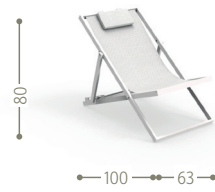

SERVING TRAY / CODE: TUCAC1

KG 1,5 | unit 1 0.01 mc | ☁️ | ✂️

LIVING SOFA / CODE: TUCDIV

KG 15,0 unit 1 0.82 mc

EXT.DINING TABLE 220/330 / CODE: TUCTP

KG 90,0 unit 1 0.63 mc

LIVING ARMCHAIR / CODE: TUCPL

KG 6,0 unit 2 0.50 mc

EXT.DINING TABLE 152/225 / CODE: TUCTP4

KG 41,0 unit 1 0.32 mc

COFFEE TABLE / CODE: TUCLTC1

KG 6,0 unit 1 0.11 mc

DINING TABLE 155X155 / CODE: TUCTP3

KG 58,0 unit 1 0.29 mc

POUF / CODE: TUCPOF

KG 2,0 unit 1 0.03 mc

DINING ARMCHAIR / CODE: TUCPP

KG 5,0 unit 4 0.57 mc

DECK CHAIR / CODE: TUCLET

KG 5,0 unit 1 0.65 mc

LUXURY ARMCHAIR / CODE: TUCLPP

KG 5,0 unit 2 0.56 mc

LUXURY SUNBED / CODE: TUCLET

KG 8,0 unit 1 0.96 mc