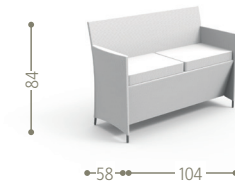

# #Easycollection

SOFA / CODE: ESYDIV

LIVING ARMCHAIR / CODE: ESYPL

COFFEE TABLE / CODE: ESYTC