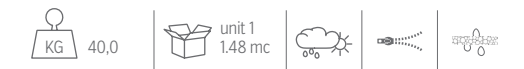

### Finishing

Steel frame    Teak frame    Iroko frame    Teak natural frame

Fabric cushions/covering

Fabric pillows 45x45 (optional)

Stone table top

Synthetic ropes

SOFA DX / CODE: CLEDX

SOFA SX / CODE: CLESX