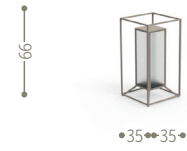

SOFA LONGUE DX / CODE: CLELOND

SOFA LONGUE SX / CODE: CLELONSX

SOFA / CODE: CLEDIV

SOFA LOVE SEAT / CODE: CLELOV

LONGUE ARMCHAIR / CODE: CLEPL

COFFEE TABLE D50 / CODE: CLETC3

POUF / CODE: CLEPUF

SIDE TABLE / CODE: CLETC4

ROCKING CHAIR / CODE: CLEPD

TABLE 220X100 / CODE: CLETP

SWING CHAIR / CODE: CLEALT

IROKO TABLE 220X100 / CODE: CLETPOK01

COFFEE TABLE D100 / CODE: CLETC1

IROKO TABLE 260X120 / CODE: CLETPOK02

COFFEE TABLE D75 / CODE: CLETC2

PADDED TUB CHAIR / CODE: CLEPPZ

SUNBED / CODE: CLELET

LANTERN / CODE: CLEL01

ARC LAMP / CODE: CLELARC