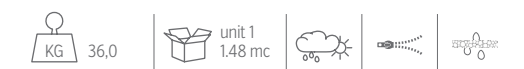

SOFA / CODE: CLEDIV