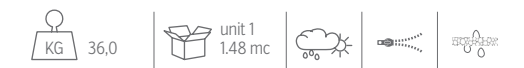

SOFA LONGUE SX / CODE: CLELONSX