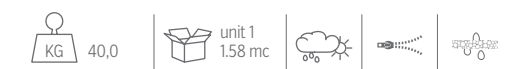

SOFA LOVE SEAT / CODE: CLELOV