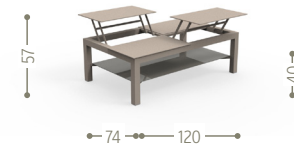

SOFA CX / CODE: CHCCX

CORNER SOFA / CODE: CHCANG

SOFA / CODE: CHCDIV

SOFA LONGUE DX / CODE: CHCLOURX

SOFA LONGUE SX / CODE: CHCLOUSX

COFFEE TABLE / CODE: CHCTC1

DINING TABLE 220X104 / CODE: CHCTP

DINING TABLE 280X104 / CODE: CHCTP

DIRECTOR CHAIR / CODE: CHCPP

OPENING BIG COFFEE TABLE / CODE: CHCTC2

OPENING SMALL COFFEE TABLE / CODE: CHCTCS

SIDE TABLE / CODE: CHCTC3

INOX SIDE TABLE / CODE: CHCTC3I

SUNBED / CODE: CHLET

MAGAZINE RACK / CODE: CHCAC1