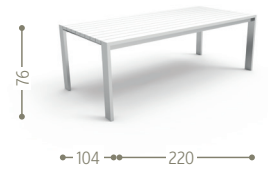

SOFA CX / CODE: CHCCX

CORNER SOFA / CODE: CHCANG

SOFA / CODE: CHCDIV

SOFA LONGUE DX / CODE: CHCLOURX

SOFA LONGUE SX / CODE: CHCLOUSX

COFFEE TABLE / CODE: CHCTC1

DINING TABLE 220X104 / CODE: CHCTP

DINING TABLE 280X104 / CODE: CHCTP

DIRECTOR CHAIR / CODE: CHCPP

OPENING BIG COFFEE TABLE / CODE: CHCTC2

OPENING SMALL COFFEE TABLE / CODE: CHCTCS

SIDE TABLE / CODE: CHCTC3

INOX SIDE TABLE / CODE: CHCTC3I

SUNBED / CODE: CHLET

MAGAZINE RACK / CODE: CHCAC1