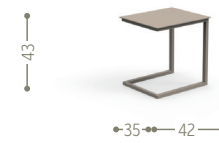

SOFA CX / CODE: CHCCX

CORNER SOFA / CODE: CHCANG

SOFA / CODE: CHCDIV

SOFA LONGUE DX / CODE: CHCLOURX

SOFA LONGUE SX / CODE: CHCLOUSX

COFFEE TABLE / CODE: CHCTC1

DINING TABLE 220X104 / CODE: CHCTP

DINING TABLE 280X104 / CODE: CHCTP

DIRECTOR CHAIR / CODE: CHCPP

OPENING BIG COFFEE TABLE / CODE: CHCTC2

OPENING SMALL COFFEE TABLE / CODE: CHCTCS

SIDE TABLE / CODE: CHCTC3

INOX SIDE TABLE / CODE: CHCTC3I

SUNBED / CODE: CHLET

MAGAZINE RACK / CODE: CHCAC1