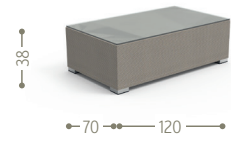

#Chiccollection

Finishing

Aluminium frame

Textilene cushion/seat/covering

Stainless steel frame

Glass top glossy

SOFA DX / CODE: CHCDX

SOFA SX / CODE: CHCSX

SOFA CX / CODE: CHCCX

CORNER SOFA / CODE: CHCANG

SOFA / CODE: CHCDIV

SOFA LONGUE DX / CODE: CHCLOURX

SOFA LONGUE SX / CODE: CHCLOUSX

COFFEE TABLE / CODE: CHCTC1

DINING TABLE 220X104 / CODE: CHCTP

DINING TABLE 280X104 / CODE: CHCTP

DIRECTOR CHAIR / CODE: CHCPP

OPENING BIG COFFEE TABLE / CODE: CHCTC2

OPENING SMALL COFFEE TABLE / CODE: CHCTCS

SIDE TABLE / CODE: CHCTC3

INOX SIDE TABLE / CODE: CHCTC3I

SUNBED / CODE: CHLET

MAGAZINE RACK / CODE: CHCAC1