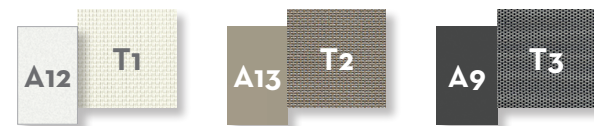

SOFA CX / CODE: CHCCX

CORNER SOFA / CODE: CHCANG

SOFA / CODE: CHCDIV

SOFA LONGUE DX / CODE: CHCLOURX

SOFA LONGUE SX / CODE: CHCLOUSX

COFFEE TABLE / CODE: CHCTC1

DINING TABLE 220X104 / CODE: CHCTP

DINING TABLE 280X104 / CODE: CHCTP

DIRECTOR CHAIR / CODE: CHCPP

OPENING BIG COFFEE TABLE / CODE: CHCTC2

OPENING SMALL COFFEE TABLE / CODE: CHCTCS

SIDE TABLE / CODE: CHCTC3

INOX SIDE TABLE / CODE: CHCTC3I

SUNBED / CODE: CHLET

MAGAZINE RACK / CODE: CHCAC1