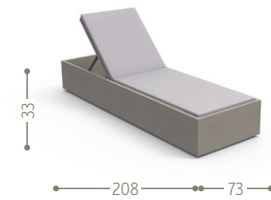

SOFA CX / CODE: CHCCX

CORNER SOFA / CODE: CHCANG

SOFA / CODE: CHCDIV

SOFA LONGUE DX / CODE: CHCLOURX

SOFA LONGUE SX / CODE: CHCLOUSX

COFFEE TABLE / CODE: CHCTC1

DINING TABLE 220X104 / CODE: CHCTP

DINING TABLE 280X104 / CODE: CHCTP

DIRECTOR CHAIR / CODE: CHCPP

OPENING BIG COFFEE TABLE / CODE: CHCTC2

OPENING SMALL COFFEE TABLE / CODE: CHCTCS

SIDE TABLE / CODE: CHCTC3

INOX SIDE TABLE / CODE: CHCTC3I

SUNBED / CODE: CHLET

MAGAZINE RACK / CODE: CHCAC1