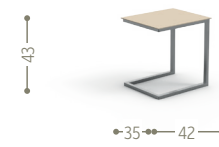

DIRECTOR CHAIR / CODE: CHCPP

OPENING BIG COFFEE TABLE / CODE: CHCTC2

OPENING SMALL COFFEE TABLE / CODE: CHCTCS

SIDE TABLE / CODE: CHCTC3

INOX SIDE TABLE / CODE: CHCTC3I

SUNBED / CODE: CHLET

MAGAZINE RACK / CODE: CHCAC1