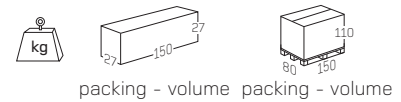

poseidon

ombrellone tradizionale spiaggia | traditional beach umbrella
traditioneller Strand-Sonnenschirm | parasol traditionnel

IT

- asta in alluminio anodizzato Ø 40 mm
- giunto a baionetta
- componenti in nylon
- appendiabiti intercambiabili
- 10 stecche in acciaio zincate e verniciate bianco Ø 5 mm
- tessuto e bordo in acrilico tinto in massa
- borchie antistrappo
- **accessori p. 49**

DE

- Mast aus eloxiertem Aluminium Ø 40 mm
- Bajonettverbindung
- Nylonbestandteile
- auswechselbare Kleiderhaken
- 10 Streben aus verzinktem und weißpulverbeschichtetem Stahl Ø 5 mm
- Stoff und Saum aus düseengefärbter Acrylfaser
- reißfeste Ziernägel
- **Zubehör S. 49**

EN

- anodized aluminium pole Ø 40 mm
- bayonet joint
- nylon components
- interchangeable coat hook
- 10 zinc-plated and white varnished steel ribs Ø 5 mm
- "solution dyed acrylic" fabric and border
- tear-proof studs
- **accessories p. 49**

FR

- mât en aluminium anodisé Ø 40 mm
- joint à baionette
- parties en nylon
- portemanteaux interchangeables
- 10 baleines en acier galvanisées et vernies blanc Ø 5 mm
- tissu et bordure en acrylique teinté masse
- bossettes anti-déchirure
- **accessoires p. 49**

	selvedge flounce	flounce with border	windproof chimney	PVC cover	C1	C2	C3
Ø 180 cm				(130 cm)	110 cm	plate "guscio" column and joint	80 cm
Ø 200 cm				(130 cm)			base art. B26-B27
Ø 220 cm				(130 cm)			
Ø 240 cm				(160 cm)			

	A	B	B1/2/3	C	D	E	kg	pz.	m³	pz.	m³
Ø 180 cm	140 cm	13 cm	16 cm	96 cm	177 cm	168 cm	kg. 4,90	pz. 4	m³ 0,11	pz. 50	m³ 1,32
Ø 200 cm	140 cm	13 cm	16 cm	91 cm	197 cm	186 cm	kg. 5,30	pz. 4	m³ 0,11	pz. 50	m³ 1,32
Ø 220 cm	140 cm	13 cm	16 cm	91 cm	212 cm	200 cm	kg. 5,70	pz. 4	m³ 0,11	pz. 50	m³ 1,32
Ø 240 cm	140 cm*	13 cm	16 cm	89 cm	234 cm	208 cm	kg. 6,00	pz. 4	m³ 0,11	pz. 50	m³ 1,32